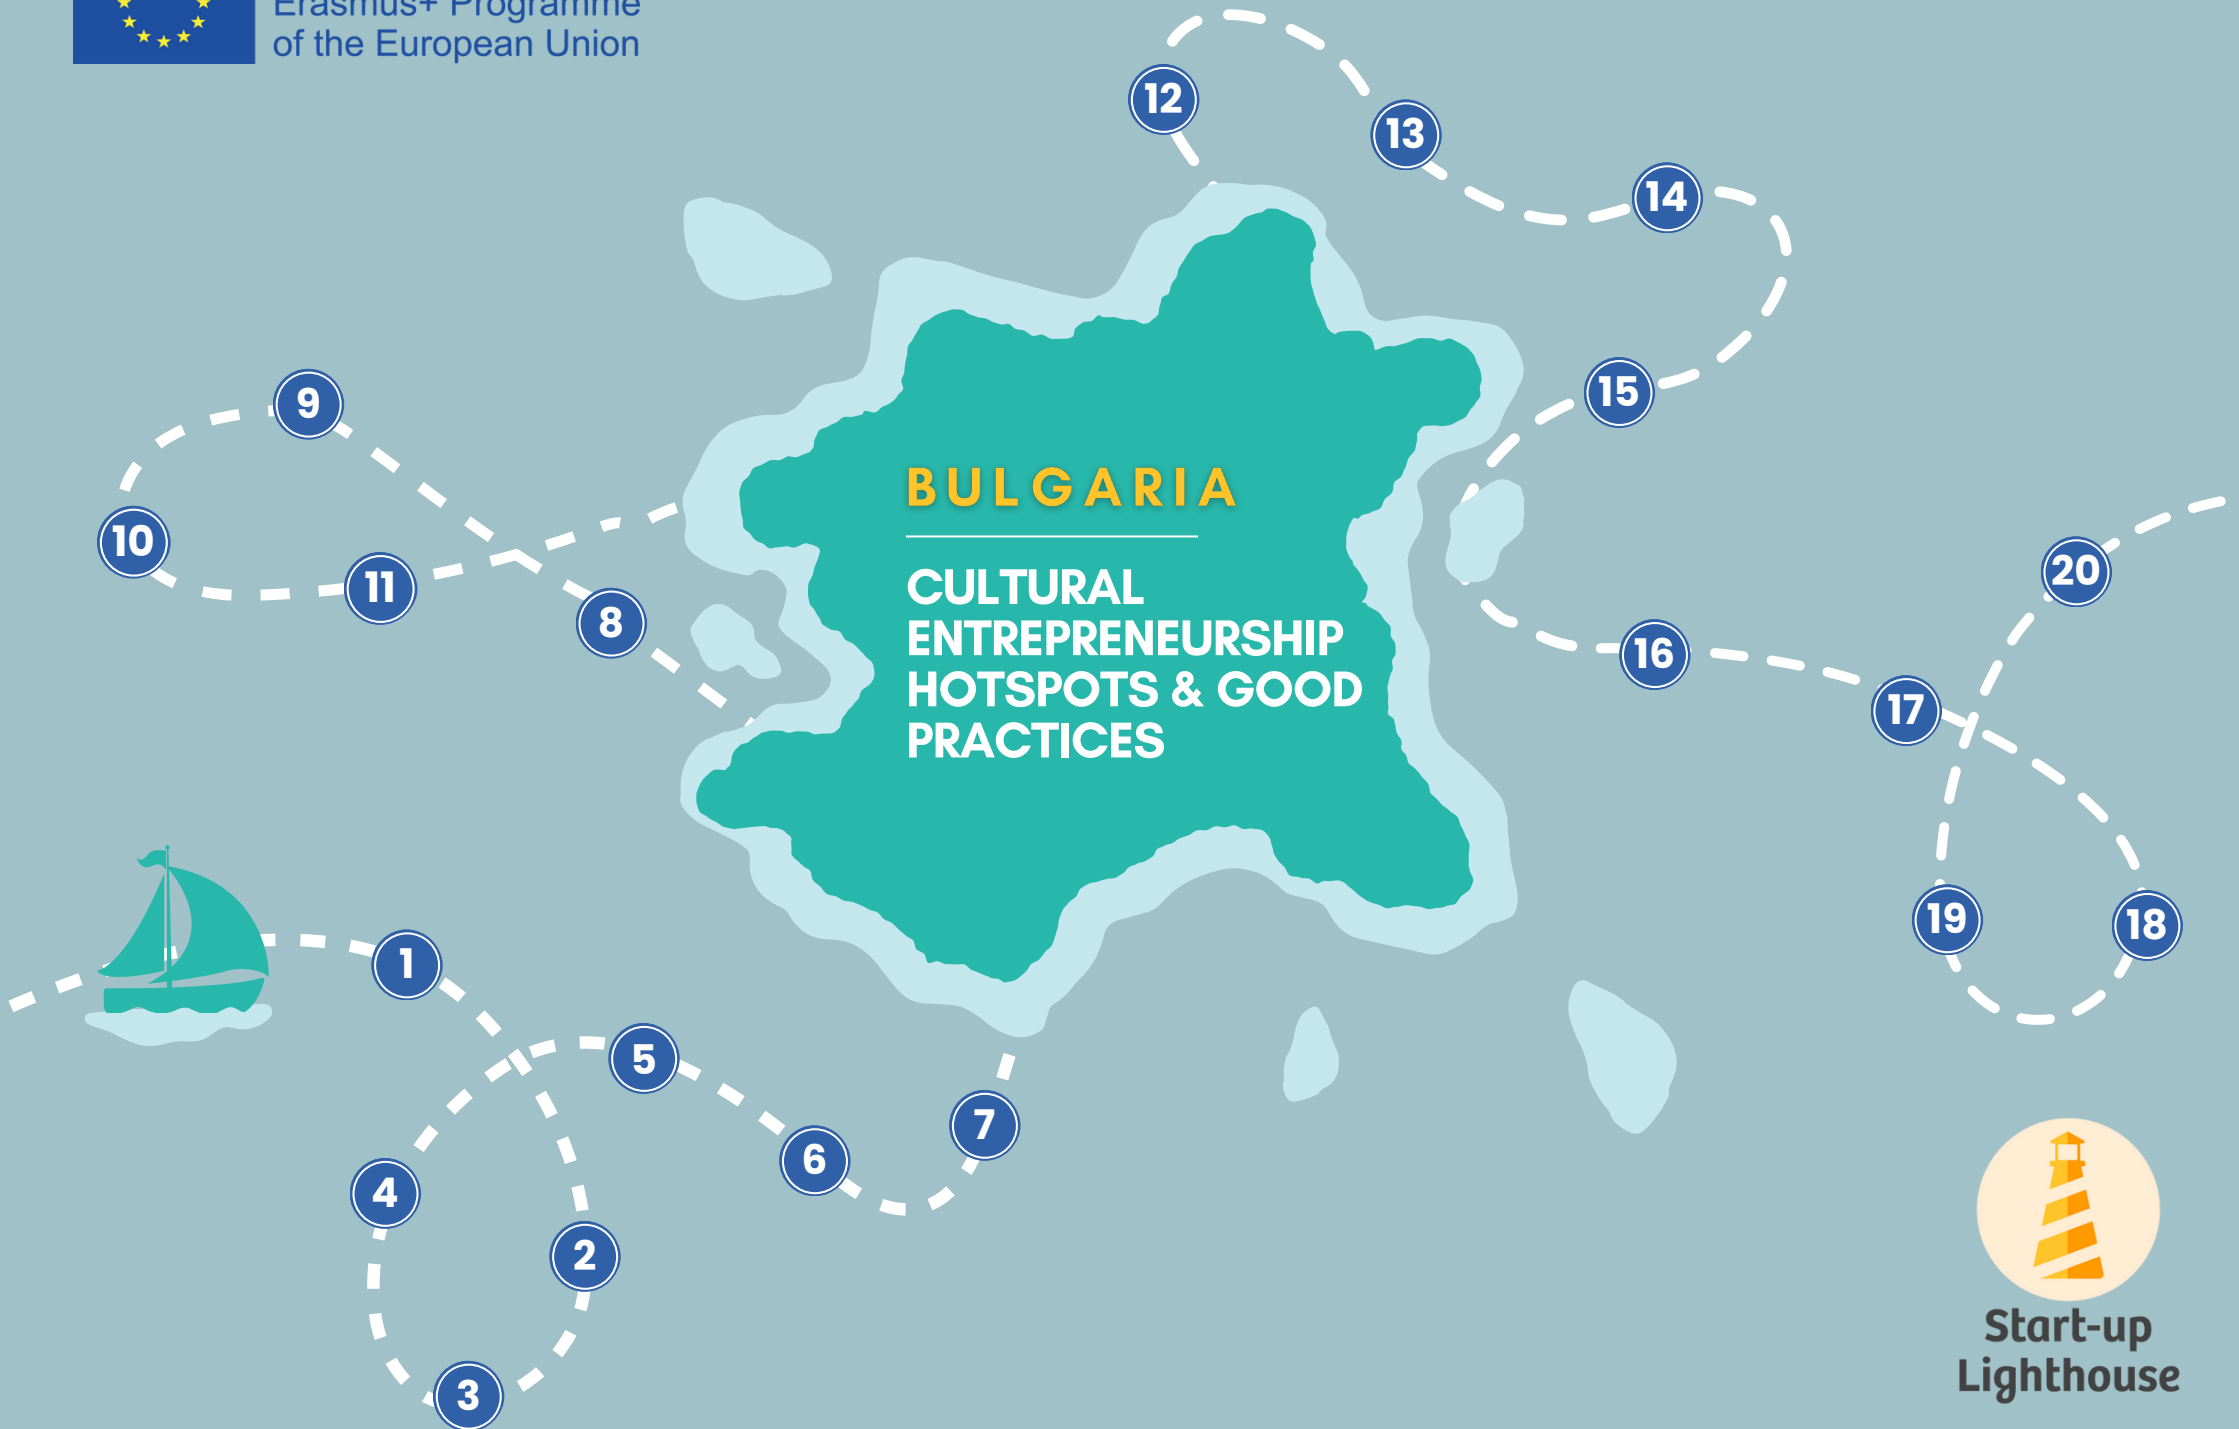

BOTSWANA MAP

Map created within the project **START-UP LIGHTHOUSE**, coordinated by AU CARREFOUR DE L'EUROPE in partnership with 6 African and European organizations and co-financed by the Erasmus+ Programme of the European Union.

- 1 SCHOOL OF BUSINESS AND LEISURE**
Business Schools
- 2 BACHELOR OF COMMERCE IN ENTREPRENEURSHIP**
Business Schools
- 3 UNIVERSITY OF BOTSWANA**
Business Schools
- 4 BOTSWANA INNOVATION HUB**
Incubator/ Mentoring programmes
- 5 INSTITUTE OF ENTREPRENEURIAL DEVELOPMENT**
Incubator/ Mentoring programmes
- 6 STANBIC BANK ACCELERATOR**
Accelerator programmes
- 7 ANGEL NETWORK BOTSWANA**
Micro-finance
- 8 ORGANIC NATURAL SKINCARE**
Start-up
- 9 KURU ARTS**
Start-up
- 10 LUDO BEAUTY**
Start-up
- 11 GLOTTO CLOTHING**
Start-up
- 12 MAUNGO CRAFT**
Start-up
- 13 FRO GIRLS**
Start-up
- 14 DIVINE MORULA**
Start-up
- 15 GABANE POTTERY**
Start-up

Discover more about each item on the map here:

Funded by the
Erasmus+ Programme
of the European Union

BULGARIA MAP

Map created within the project **START-UP LIGHTHOUSE**, coordinated by AU CARREFOUR DE L'EUROPE in partnership with 6 African and European organizations and co-financed by the Erasmus+ Programme of the European Union.